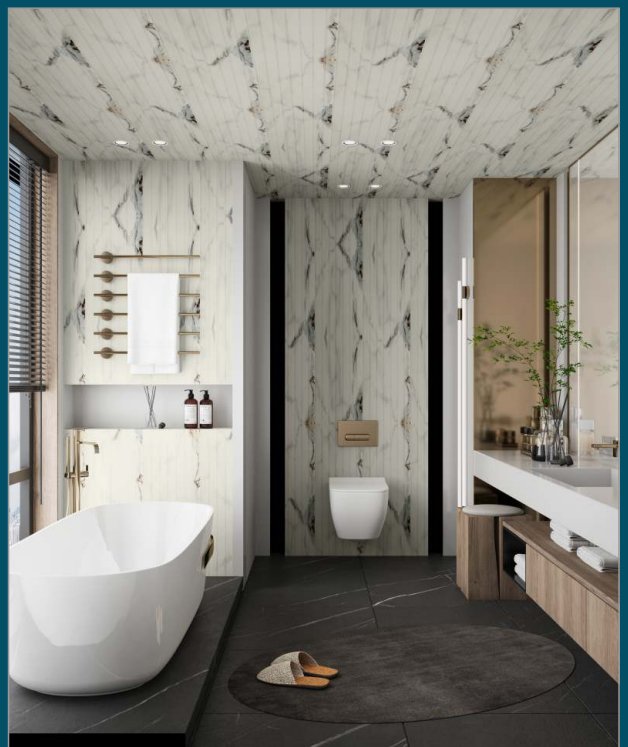

BEZEL

Creative Ceiling & Wall Panels

APPLICATIONS :

Our wall panels are designed to elevate any space, indoors or outdoors. Perfect for **balconies**, they bring a sleek, modern look while withstanding the elements. For **exterior ceilings**, our panels offer a stylish, durable solution that enhances the charm of your outdoor spaces. Inside, they seamlessly blend with **indoor areas**, creating an inviting, contemporary ambiance. Whether you're transforming a balcony, upgrading a ceiling, or redefining your interiors, our panels offer a harmonious mix of design, durability, and functionality that adapts to any environment.

- Balcony
- Exterior Ceiling
- Indoor Areas