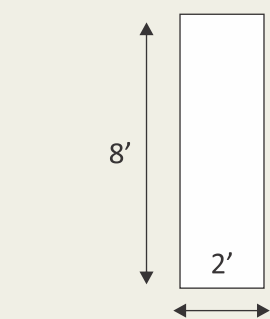

Paintable

We understand your need to have interiors with perfect colour scheme. Hence we have made these panels which can be painted with the colour of your choice. Why compromise!

Size : 2400mm x 605mm.