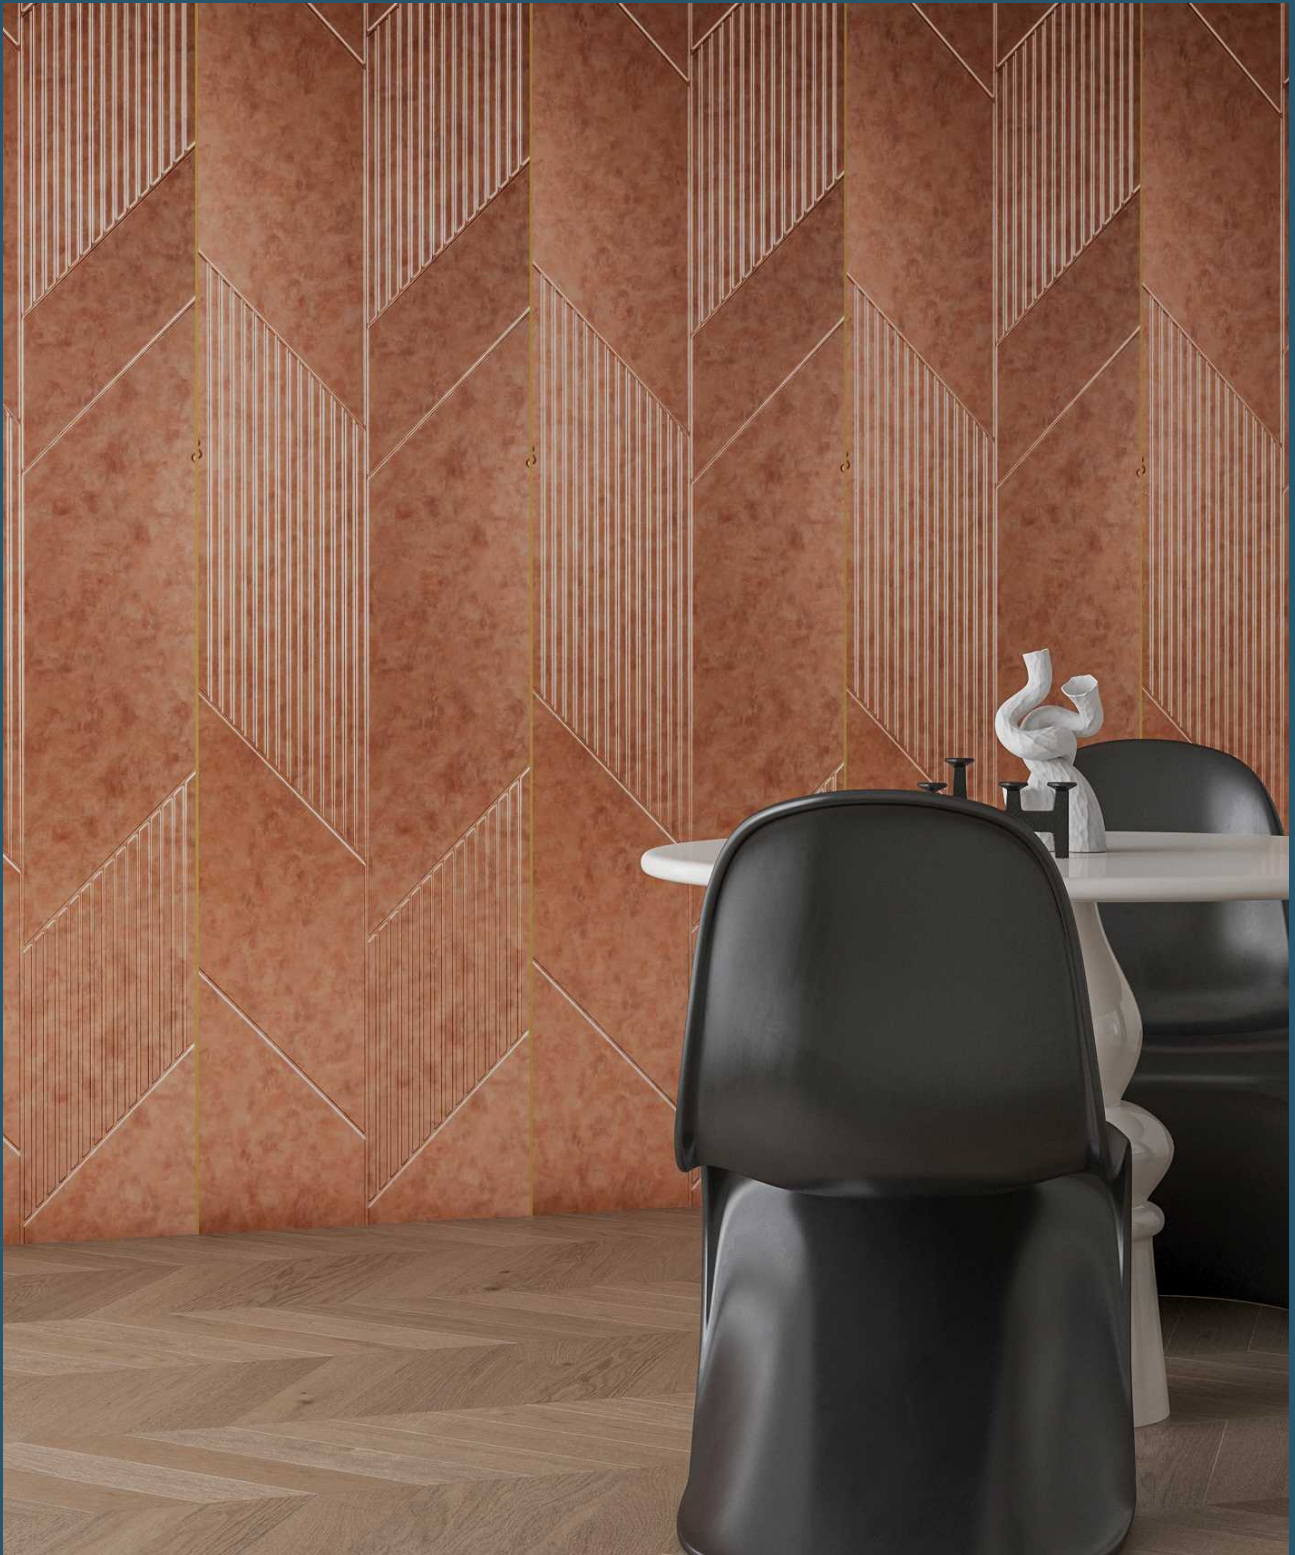

THE PERFECT FINISH
FOR YOUR INTERIORS.

M A X E
D'ZINER PANELS

CRAFTED FOR STYLE,

BUILT FOR STRENGTH...

Transform your spaces with the unmatched elegance of Dziner Panels, where modern design meets exceptional durability. Each panel is a masterpiece, crafted to redefine walls with style and sophistication. Whether you're creating a statement wall or enhancing an entire interior, Dziner Panels offer a perfect blend of aesthetics and functionality, turning ordinary spaces into extraordinary experiences.