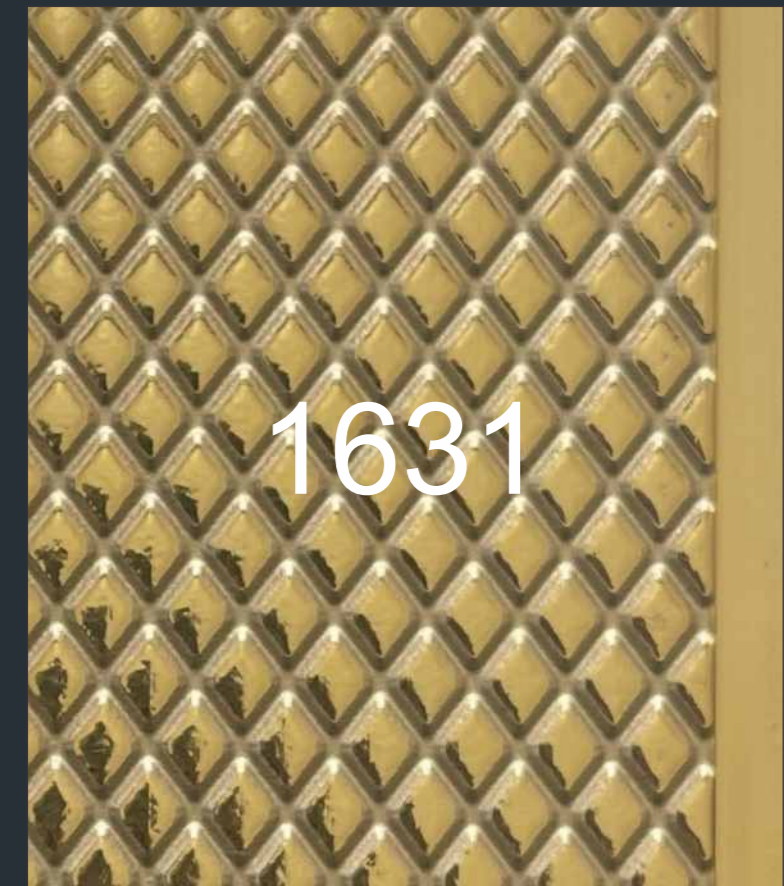

EURO PRATIK
An Opus of Products

1633

1631

1632

1635

1634

ZINK
ECO-FRIENDLY
WALL PANELS

Recommended Euro Pratik
Special Purpose Adhesive

TERMITE
RESISTANT

BORER
RESISTANT

WATER
RESISTANT

SEAMLESS &
READY TO USE

PRODUCT WITH
METAL EDGE only
in 8ft x 2ft panel

QUICK
INSTALLATION

EURO PRATIK
An Opus of Products

info@europratik.com | follow us on
www.europratik.com | Instagram | Facebook

EURO PRATIK
An Opus of Products

EURO PRATIK
An Opus of Products

ZINK
ECO-FRIENDLY
WALL PANELS

ZINK
ECO-FRIENDLY
WALL PANELS

ZINK
ECO-FRIENDLY
WALL PANELS

1638

1636

1637

1639

1640

ECO-FRIENDLY WALL PANELS