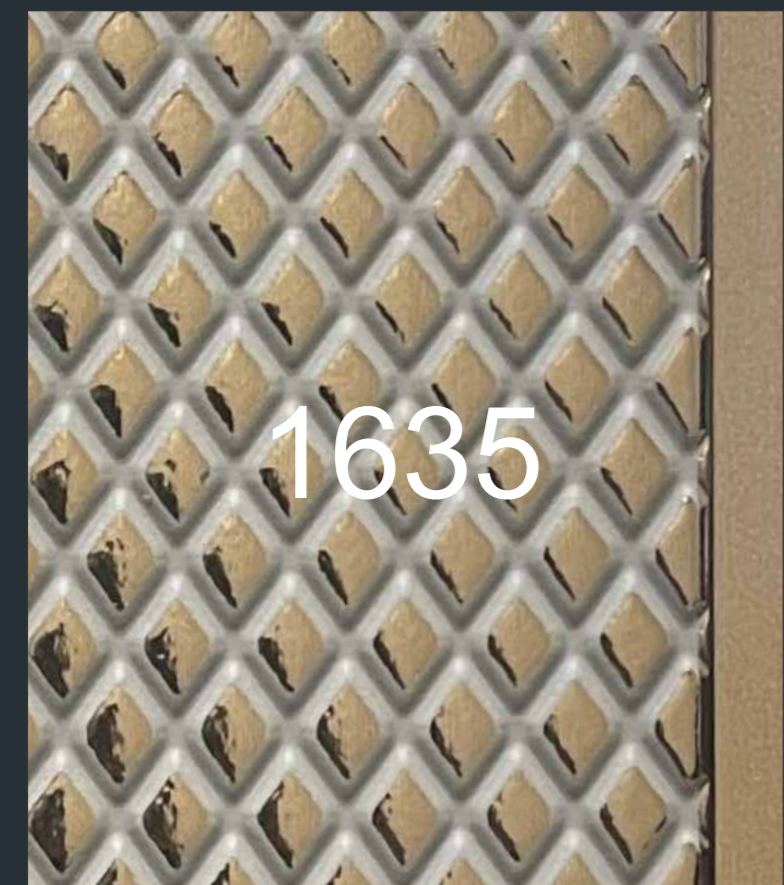

1632 2400mm (8ft.) x 600mm (2ft.) (Seamless)

1635

1635 2400mm (8ft.) x 600mm (2ft.) (Seamless)