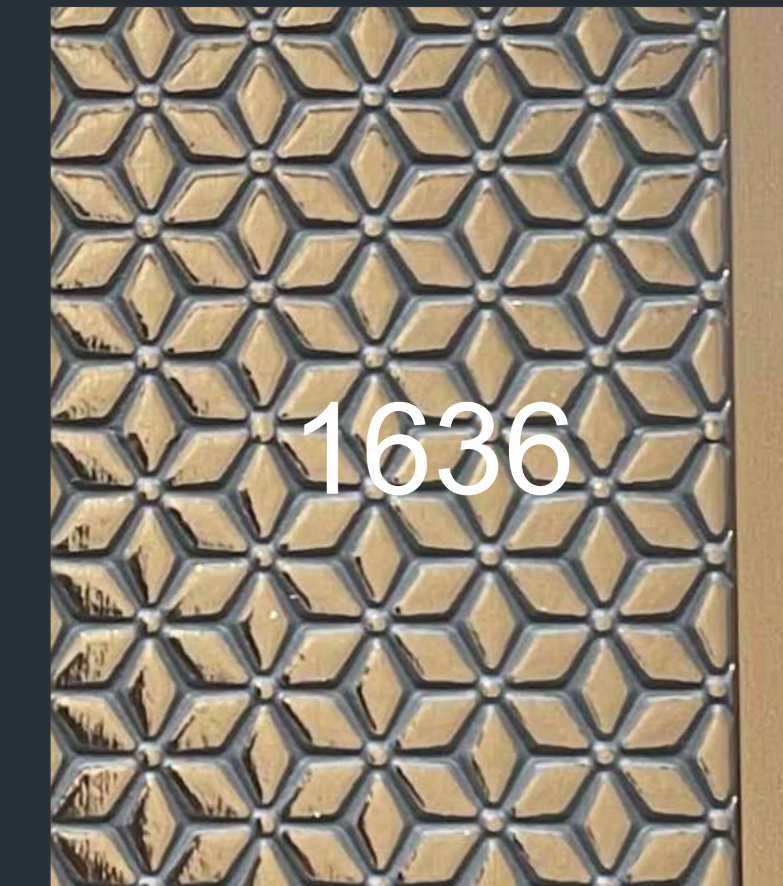

EURO PRATIK
An Opus of Products

1633

1631

1632

1635

1634

ZINK
ECO-FRIENDLY
WALL PANELS

Recommended Euro Pratik
Special Purpose Adhesive

TERMITE
RESISTANT

BORER
RESISTANT

WATER
RESISTANT

SEAMLESS &
READY TO USE

PRODUCT WITH
METAL EDGE only
in 8ft x 2ft panel

QUICK
INSTALLATION

EURO PRATIK
An Opus of Products

info@europratik.com | follow us on
www.europratik.com | Instagram | Facebook

EURO PRATIK
An Opus of Products

EURO PRATIK
An Opus of Products

ZINK
ECO-FRIENDLY
WALL PANELS

ZINK
ECO-FRIENDLY
WALL PANELS

ZINK
ECO-FRIENDLY
WALL PANELS

1638

1636

1637

1639

1640

ECO-FRIENDLY WALL PANELS