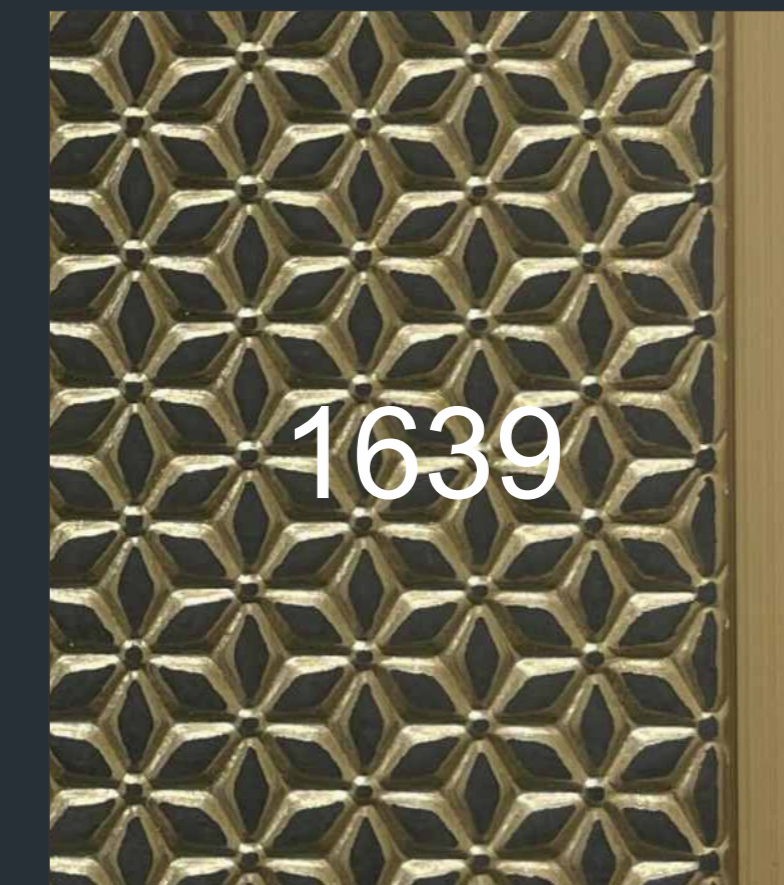

1638 2400mm (8ft.) x 600mm (2ft.) (Seamless)

1639

1639 2400mm (8ft.) x 600mm (2ft.) (Seamless)